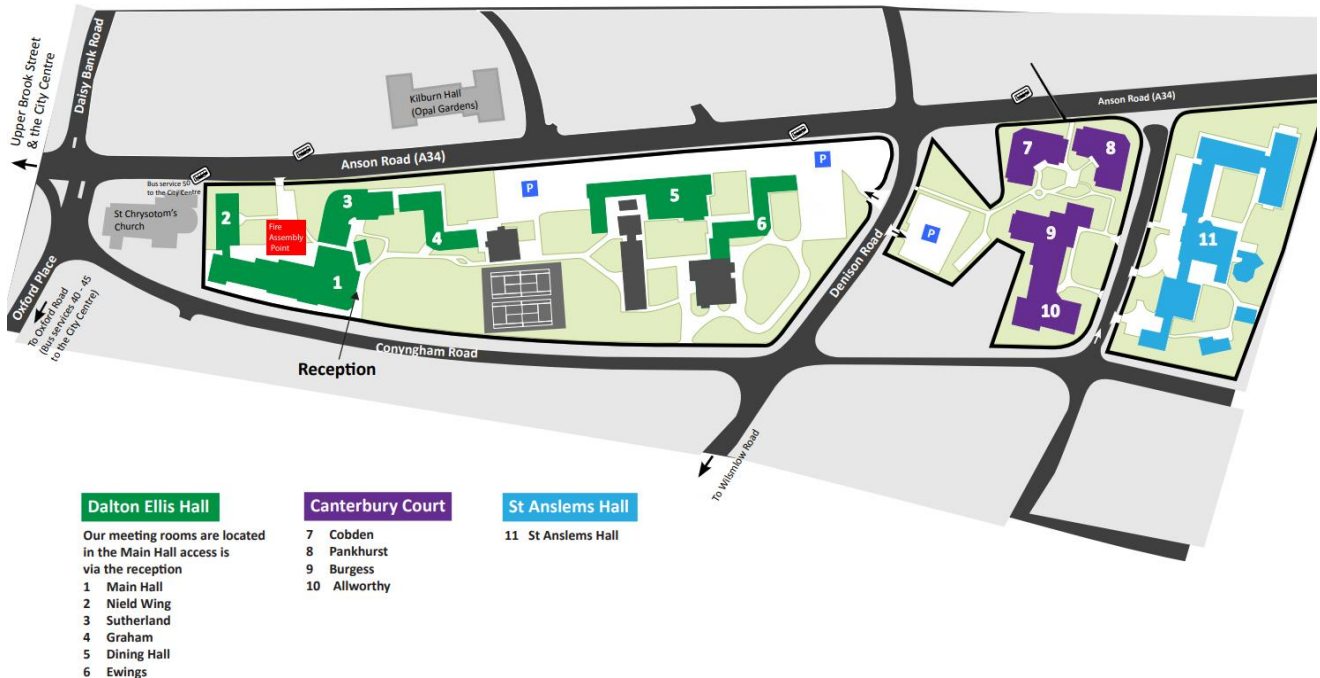

Arrivals Information for Guests at Canterbury Court

Finding your way to Canterbury Court

Canterbury Court Residences

Canterbury court is located on Kent Road East, just off Conyngham Road. For a more detailed map of our location, please use the following link: [Canterbury Court, St Anselm Hall, Kent Road](#)
This is an interactive map and will give you lots of information including directions.

Arriving at the Halls

Due to building work at Dalton Ellis a temporary reception has been set up in The Burgess block (no 9 on the above map) in Canterbury Court, which can be accessed from Conyngham Road. This reception will be open for arrival on Tuesday, 14:00 – 18:00 and on Wednesday 14:00 – 18:00
The main reception at Dalton Ellis will be open 08:00 – 16:30, Monday – Friday.